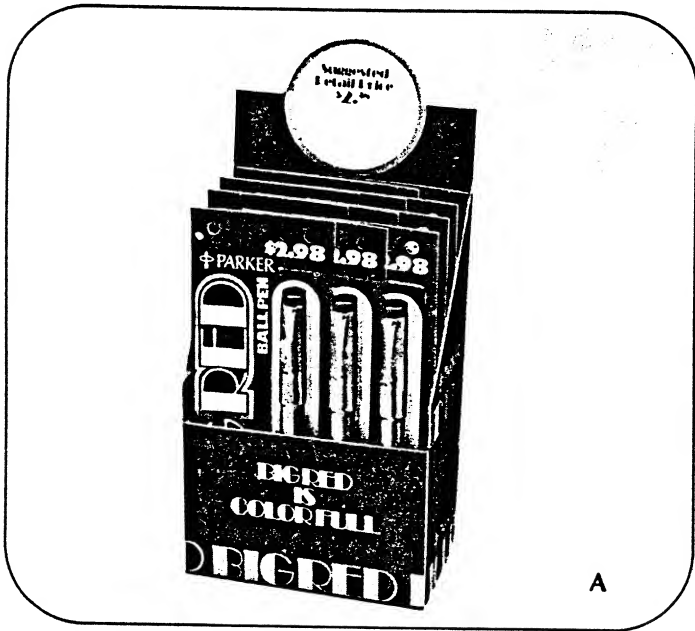

BIG RED

Ball Pen Assortments

A